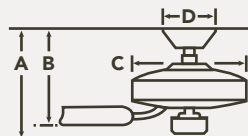

METAL CAPS

Includes a metal fixture cap for non-light use.

COORDINATED LIGHTING

To see the complete Branches Collection visit Kichler.com.

Linear Chandelier 43795BK

HANGING MEASUREMENTS

WITH 4.5" DOWNROD

Fixture Drop (from ceiling)	Blade Drop (from ceiling)	Housing (width)	Ceiling Canopy (width)
A: 13.75"	B: 12.75"	C: 9.25"	D: 6.75"

AIR PERFORMANCE

AIRFLOW Cubic Ft. Per Minute on High	POWER USAGE Watts on High (Excludes Lights)	AIRFLOW EFFICIENCY Cubic Ft. Per Minute Per Watt
5439	66	82

BLADE SPECS

Blade Finish & Part Number (Side 1) (Reversible) Fan Finish